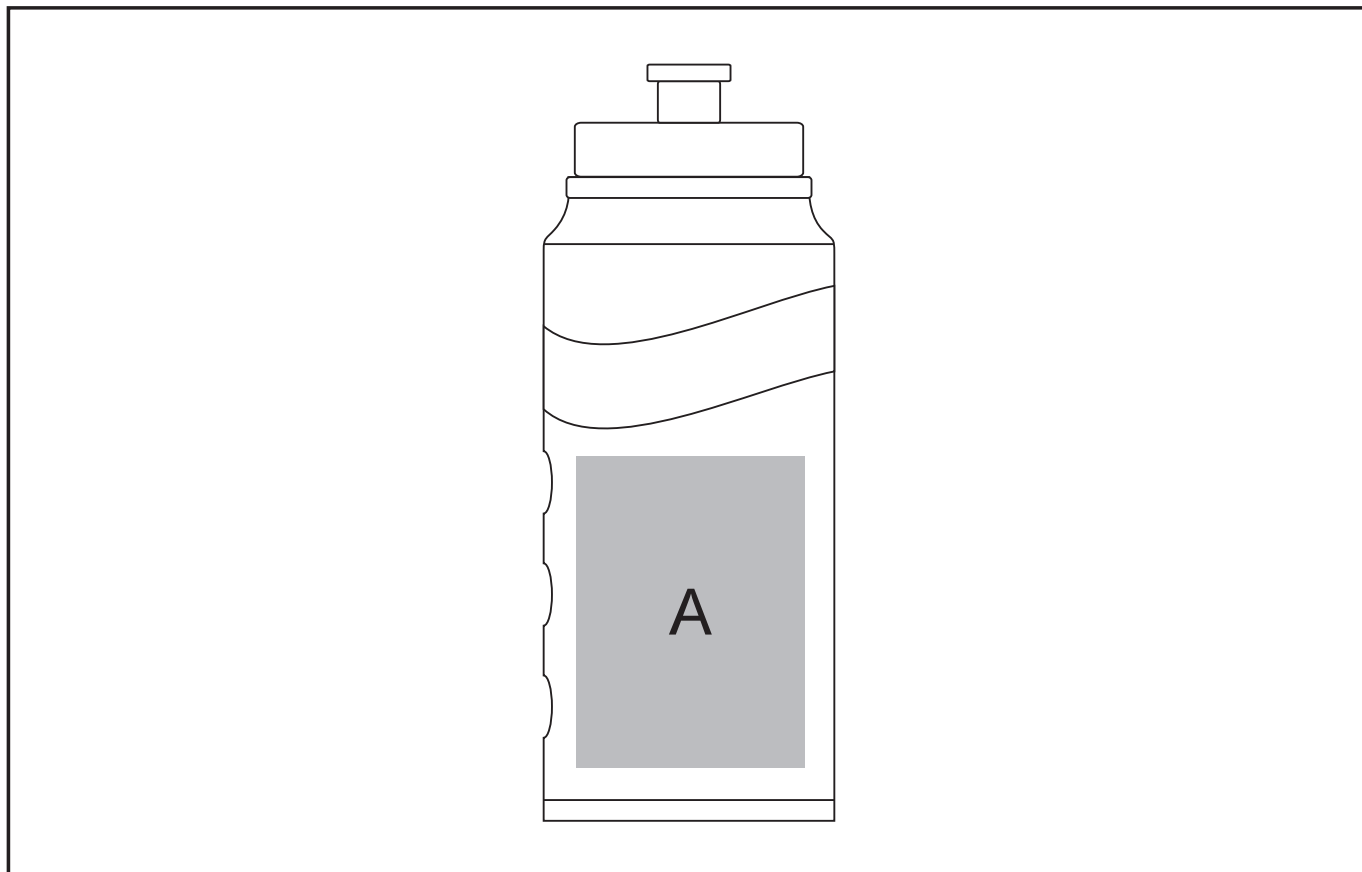

DR-AM-193-B

Annex Water Bottle - 500ml

Need to know:

- Includes 1-Colour, 1-Position Screen Wrap (setup fee applies)

Branding Options:

Position A

1. Screen Wrap (SW) - 1 colour
Size: 55mm wide x 75mm high
2. Pad Print (PC) - 2 - 4 colours
Size: 25mm wide x 60mm high